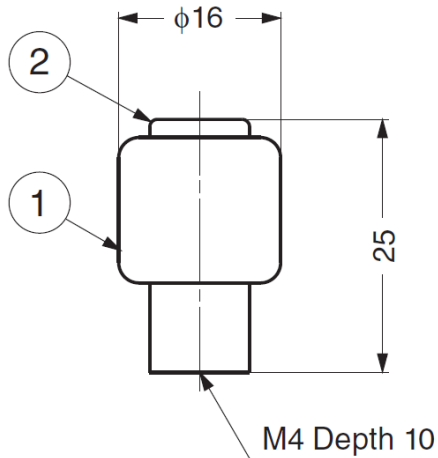

GGD-20 Knob

Material

- ABS, black

Parts Included

- Truss head screw M4x25

Part No.
GGD-20

GFS-06-S Knob

Parts Included

- Truss head screw M4x25

No.	Material	Colour
①	Elastomer (TPE)	Black
②	Aluminium Alloy	Anodized Silver + Satin

Part No.
GFS-06-S