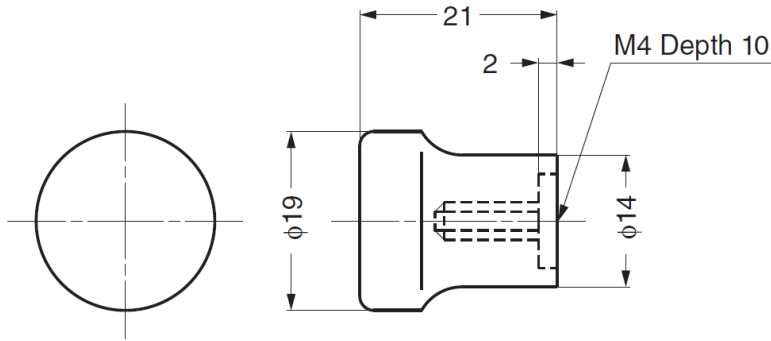

GGD-20 Knob

Material

- ABS, black

Parts Included

- Truss head screw M4x25

Part No.
GGD-20

GFS-06-S Knob

Parts Included

- Truss head screw M4x25

No.	Material	Colour
①	Elastomer (TPE)	Black
②	Aluminium Alloy	Anodized Silver + Satin

Part No.
GFS-06-S